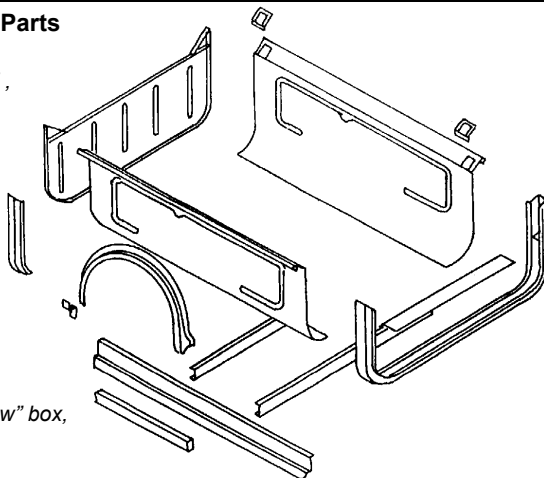

1926-1931 (early style) Pickup Box

Complete Pickup Boxes

Assembled boxes. Tailgate NOT included

A-78000-A 1928-30 (56" long) box, assembled 1750.00 ea

Un-Assembled box kit. Tailgate IS included

A-78000-AK 1928-30 (56" long) box kit 1500.00 ea

Note: Assembled boxes are shipped freight collect from manufacturer in Ohio. Unassembled boxes can be shipped via UPS in USA.

Pickup Box Parts

Stamped steel, unless noted.

Fits the "Narrow" box, 41 1/2" wide.

Box side components:

A-78318-AS	Sides: (56" long), 1928-30	625.00 pr
A-78318-HS	Sides: 45 1/2 long, shorty 1928-30	625.00 pr
T-78243-A	Front panel, 1926-27	170.00 ea
A-78243-A	Front panel, 1928-30	175.00 ea
A-78328	Front pockets, 1926-30	50.00 ea
A-78330	Pocket plates, 1926-30	not.avbl
A-78322	Rear crossmember, 1926-30	325.00 ea
A-78323	Floor skid plate, 1926-30	70.00 ea
A-78450	Fender support, 1928-30	175.00 pr
A-78400-RS	Rivet set for bed, 1926-30	27.50 set