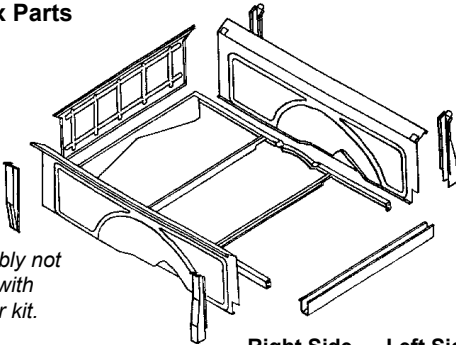

Late 1931-37 Box Parts

Subframe assembly not available except with assembled box or kit.

Pickup Bed Sides	Right Side	Left Side
Late 1931 (61")	A-78328-B 325.00 ea	A-78329-B 325.00 ea
1932 Short (55")	B-78318-55 325.00 ea	B-78319-55 325.00 ea
1932 Stock (70 1/2")	B-78318 325.00 ea	B-78319 325.00 ea
1933-34 Short (60")	46-78318-60 325.00 ea	46-78319-60 325.00 ea
1933-34 Stock (70 1/2")	46-78318 325.00 ea	46-78319 325.00 ea
1935-36 Stock (70 1/2")	50-78318 325.00 ea	50-78319 325.00 ea
1937 Stock (74 1/2")	77-78318 325.00 ea	77-78319 325.00 ea
Front stake pockets	B-78328 40.00 ea	B-78328 40.00 ea
Rear stake pockets	B-78322 40.00 ea	B-78322 40.00 ea
Center support (1937)	81C-78358 15.00 ea	81C-78358 15.00 ea
Front and Rear	Late 1931	1932-37
Front Panel	A-78243-B 250.00 ea	B-78243 225.00 ea
Rear Crossmember	A-78043 100.00 ea	B-78043 60.00 ea
B-78400-RS	Bed assembly rivet kit, 1931-37	27.50 ea

Tailgates

Stamped steel, 46 3/4" wide

1931-34 style (no script)
B-78404 325.00 ea

1935-36 style (script)
50-78404 325.00 ea

1937 style (V8)
77-78404 325.00 ea

Tailgate Chain Hooks & Brackets

B-78400	Bracket on box, plain	10.00 ea
B-78402	Chain, plain	5.00 ea
A-78403	Top link, Plain	5.00 pr
A-78403-SS	Top link, Stainless	7.50 ea
A-78401	Hook, Plain	5.00 ea
A-78401-SS	Hook, Stainless	10.00 ea
40-78423	Hook spring, Plain	7.50 ea
A-78420	Chain cover, black fabric	5.00 ea

Stainless chain and special link kit

B-78402-SS	Chains and connectors for both sides, hooks not inc.	55.00 set