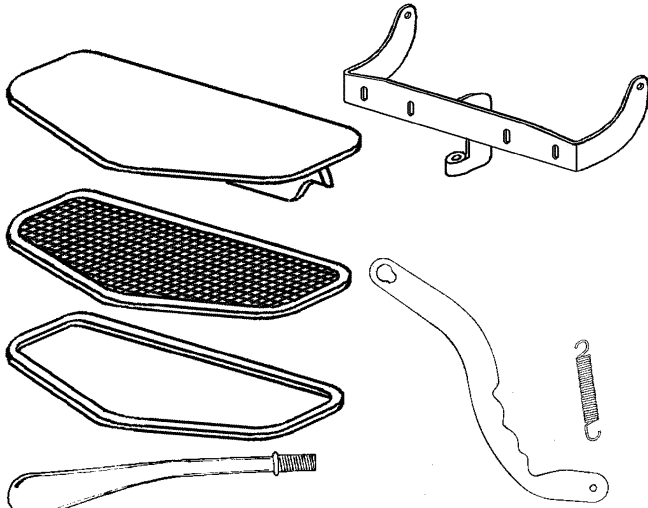

Custom Dash Knobs, "Deco" or "Retro" Style

Mount	"Deco" polished aluminum
3/16" bore (set screw)	CH50-15300-D 10.00 ea
1/4" bore (set screw)	CH50-15310-D 10.00 ea
10-24 stud	CH50-15320-D 10.00 ea
10-32 stud	CH50-15330-D 10.00 ea

Custom Emblems

Chrome Plated

"Hotrod" H-16606-H 7.50 ea

"Streetrod" H-16606-S 7.50 ea

1933-34 Passenger Cowl & Dash

Cowl Vent Parts

40-35337	Cowl Vent Handle, stainless	20.00	ea
40-700616	Cowl Vent Gasket, rubber	15.00	ea
40-700590	Cowl Vent Screen	35.00	ea
40-700600-B	Cowl Vent Lid, steel	72.50	ea
40-35260	Cowl Vent Hinge	50.00	ea
40-35269	Ratchet	7.50	ea
40-35276	Spring	4.00	ea

1933-34 Roadster & Phaeton Dash Panels

DPF33RPH	1933 filled, fiberglass, no glove box hole	145.00	ea
DPFG33RPH	1933 filled, fiberglass, w/ glove box hole	145.00	ea
DPF34RPH	1934 filled, fiberglass, no glove box hole	145.00	ea
DPFG34RPH	1934 filled, fiberglass, w/ glove box hole	145.00	ea
DPF3334RPH-40	1940 style, fiberglass, w/ glove box hole order glove box lid, hinge and latch in 1940 section.	275.00	ea