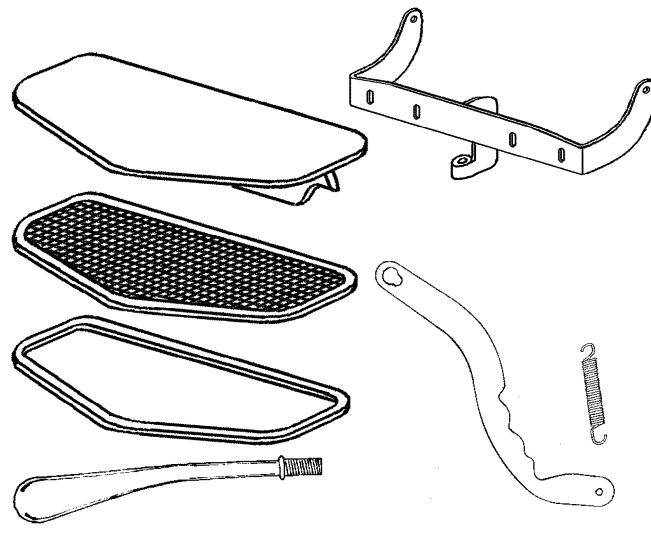

1933-34 Pickup Filled Dash Panels

DPF3234PU	Filled style, fiberglass	175.00	ea
-----------	--------------------------	--------	----

Choke and Throttle Rods and Grommets

B-9700	Choke and Throttle rods	12.50	pr
40-14612-BL	Dash Grommet, black	1.00	ea
40-14612-BR	Dash Grommet, black	1.00	ea
40-14612-G	Dash Grommet, black	1.00	ea
B-14605	Firewall Grommet	1.00	pr
40-700731	Firewall grommet & drain set	12.50	set

Gear Shift Parts

A-7213	Shift arm knob, black	5.00	ea
99A-7242-T	Shift arm boot, Taupe	15.00	ea
99A-7242-B	Shift arm boot, Black	15.00	ea

Stock Hand Brake Handles

40-2780	Handle	75.00	ea
B-7243	Hand brake boot, rubber, black	5.00	ea
A-7000-EBTP	Hand brake boot trim, stainless	7.50	ea

Floor Mats

B-20018	Mounting clips, Taupe colored head	1.00	ea
---------	------------------------------------	------	----

1935-37 Pickup Cowl and Dash Parts

1935-36 Cowl Vent Parts

40-35337	Cowl Vent Handle, stainless	20.00	ea
40-700616	Cowl Vent Gasket, rubber	15.00	ea
40-700590	Cowl Vent Screen	35.00	ea
40-700600-B	Cowl Vent Lid, steel	72.50	ea
40-35260	Cowl Vent Hinge	50.00	ea
40-35269	Ratchet	7.50	ea
40-35276	Spring	4.00	ea