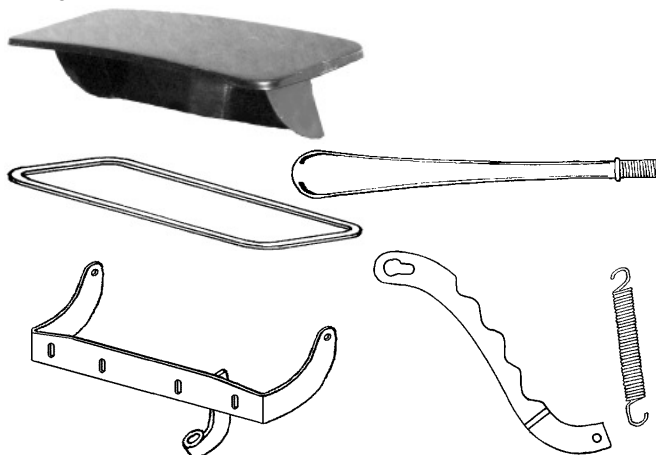

Custom Dash Knobs, "Deco" or "Retro" Style

Mount	"Deco" polished aluminum
3/16" bore (set screw)	CH50-15300-D 10.00 ea
1/4" bore (set screw)	CH50-15310-D 10.00 ea
10-24 stud	CH50-15320-D 10.00 ea
10-32 stud	CH50-15330-D 10.00 ea

Custom Emblems

Chrome Plated

"Hotrod" H-16606-H 7.50 ea

"Streetrod" H-16606-S 7.50 ea

1933-34 Pickup Cowl and Dash Parts

Cowl Vent Parts

Note: 1933-34 Pickup used two different cowl vents, with matching type hinges. "Type A" used a vertical inner deflector, "Type B" used an angled inner deflector.

B-35262-A	Steel, type A, slightly oversize, needs rework	185.00	ea
CV32A	Fiberglass, type A	165.00	ea
B-35337	Cowl Vent Handle, stainless	20.00	ea
B-35576	Cowl Vent Rubber Gasket	15.00	ea
B-35260-A	Hinge, "type A"	50.00	ea
B-35295	Inner Steel Gutter, steel,	115.00	ea
B-35269	Ratchet	15.00	ea
B-35276	Spring	7.50	ea