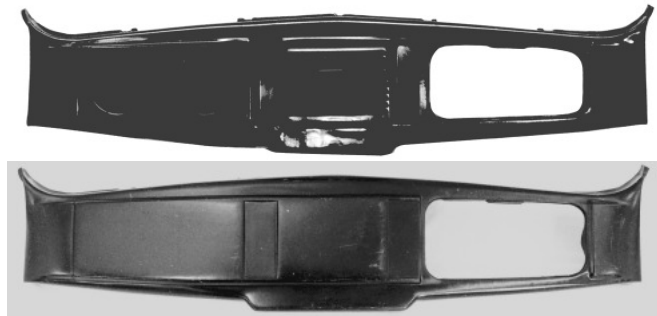

DPF3839CNV 1938-39 Convertible, filled style 330.00 ea