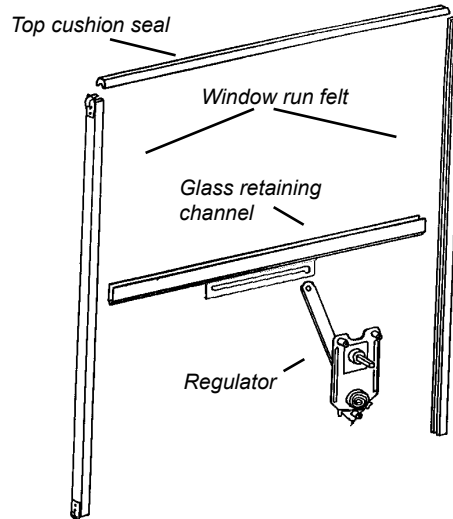

SPW-48100-RW	Back Window Power Unit	275.00	ea
--------------	------------------------	--------	----

1932 -34 Pickup Window Parts

Back Window Garnish Moldings

Fiberglass

RWM3034PU 130.00 ea

Typical 1932-34 Pickup Window Parts

1932-34 Pickup Roll-Up Window Felt Kits

Includes window felt for 2 windows, both right and left sides with attaching clips installed. Window top seals are included.

B-45983-PU 1932-34 Pickup doors 57.50 ea

Front Door Window Glass Retaining Channels

46-45962 Door, RH: Pickup cab 35.00 ea

46-45963 Door, LH: Pickup cab 35.00 ea

Window Glass to Body Seal

Sets glass into channel. When window is rolled up it is sealed to door or body. 6' length.