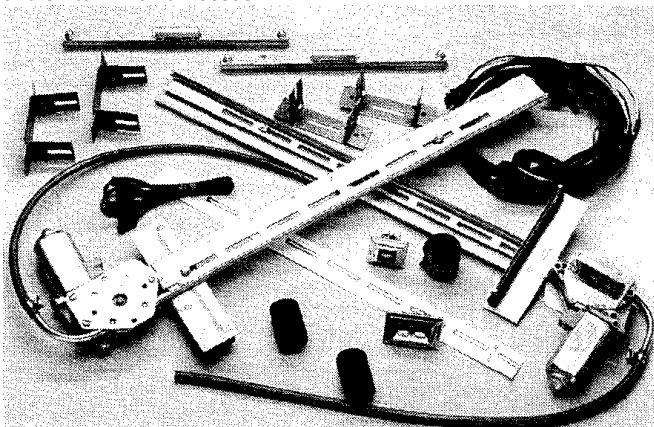

SPW-48100-LA	2-Window, for Coupe & Pickup	450.00	set
SPW-48100-LC	4-Window, for Sedan	825.00	set

Back Window Power Window Unit

We designed it for our 1932 3-Window Coupe, Specialty Power Windows makes it. Requires fabrication of a new mounting base plate to use on steel cars. Other fiberglass cars may need extra modifications to mount base plate and mount window channels.

SPW-48100-RW	Back Window Power Unit	275.00	ea