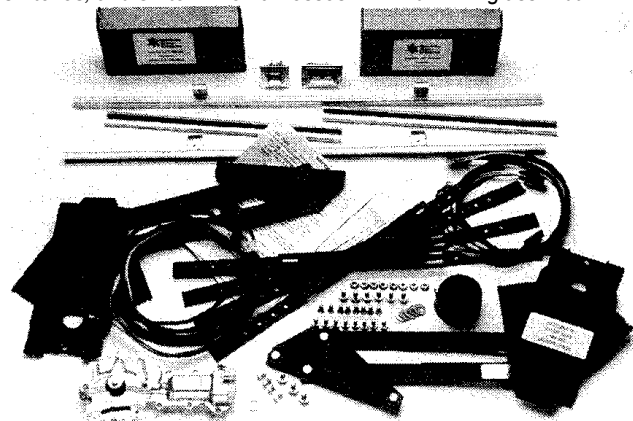

Power Window Regulators

"Geared" Power Window Kits by Specialty Power Windows

This kit features AC Delco motors and includes regulators, window glass bottom channels, necessary mounting brackets, control switches, and switch wire harnesses. Minimum 24" glass width.