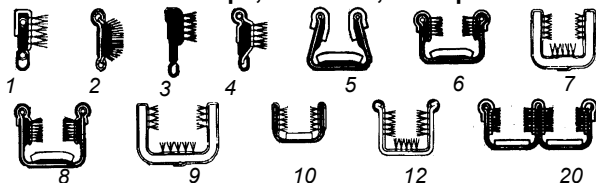

Universal Window Felt Parts

Door Window Felt Strips, Universal, 8' Strips

H-45983-1	Single side strip, black bead, 7/16	25.00	ea
H-45983-2	Single side strip, stainless bead, 7/16	17.50	ea
H-45983-3	Single side strip, black bead, 9/16	27.50	ea
H-45983-4	Single side strip, black, pile lined, 9/16	27.50	ea
H-45983-5	U shape, flexible, felt, black	35.00	ea
H-45983-6	U shape, flexible, felt & pile lined, black	35.00	ea
H-45983-7	U shape, flexible, pile lined, black	35.00	ea
H-45983-8	U shape, flex, felt & pile lined, stainless bead	35.00	ea
H-45983-9	U shape, flex, pile line, 7/16 to 1/2 glass	35.00	ea
H-45983-10	U shape, rigid, felt & pile lined, black	27.50	ea
H-45983-12	U shape, rigid, pile lined, stainless bead	35.00	ea
H-45983-20	Double U shape, flexible, pile & felt lined used on some station wagon sliding windows	45.00	ea

Window Glass to Frame Setting Tape

B-37193-A	All years, 20 ft, 1/32" thick	5.00	ea
B-37193-B	All years, 20 ft, 3/64" thick	7.50	ea
B-37193-C	All years, 20 ft, 1/16" thick	10.00	ea
B-37193-D	All years, 20 ft, 5/64" thick	10.00	ea

Window Felt Mounting Hardware

Sets of 25. these clips are included in complete window felt kits.

B-703536	Small headed screws, black, used to mount fuzzy strips to window openings when original hardware is not used	3.00	set
48-703536-A	Punch Clips used 1935-52	7.50	ea
48-703536-B	Garnish Clips used 1935-36	7.50	ea
78-703536	Staples used 1937-48	3.00	ea
11A-703536	V Clips used 1941-48	7.50	ea

Front Door Window Glass Retaining Channels

46-45962 Door, RH: Pickup cab 35.00 ea

46-45963 Door, LH: Pickup cab 35.00 ea

Window Glass to Body Seal

Sets glass into channel. When window is rolled up it is sealed to door or body. 6' length.