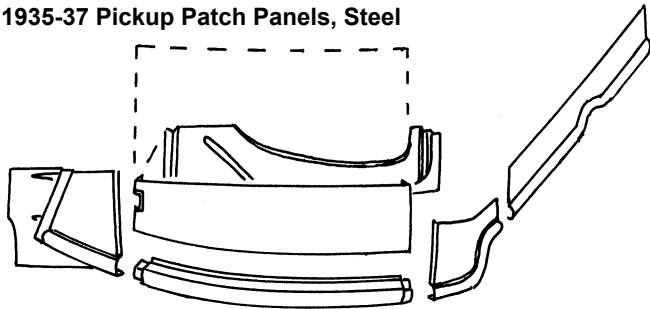

1935-37 Pickup Patch Panels, Steel

50-114	Cowl patch panels	150.00	pr
50-836	Door Outer Patch Panels	65.00	pr
50-836-I	Door inner patch panels, die stamped	100.00	pr
50-939	Rocker Panels, 1935-37 Pickup & Panel	85.00	pr
50-870	Cab rear corner patch panels	85.00	pr
50-850	Back of cab bead, 4" w/o center detail	n.a	
50-850-E	Back of cab patch, with center detail	60.00	ea