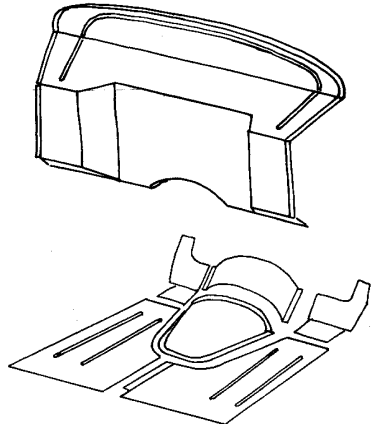

1935-37 Pickup Body Parts

Original Style Firewall and Floor

50-700378 Transmission cover, die stamped 80.00 ea

**Bitchin Products
Street Rod Firewalls
and Front Floorboards
Steel**

Firewall:

1935-36: Smallblock
BN-351000 400.00 ea
1937-39: Smallblock
BN-371000 400.00 ea

1935-39 Floorboard

BN-351002 325.00 ea

1935-37 Pickup Patch Panels, Steel

50-114	Cowl patch panels	150.00	pr
50-836	Door Outer Patch Panels	65.00	pr
50-836-I	Door inner patch panels, die stamped	100.00	pr
50-939	Rocker Panels, 1935-37 Pickup & Panel	85.00	pr
50-870	Cab rear corner patch panels	85.00	pr
50-850	Back of cab bead, 4" w/o center detail	n.a	
50-850-E	Back of cab patch, with center detail	60.00	ea